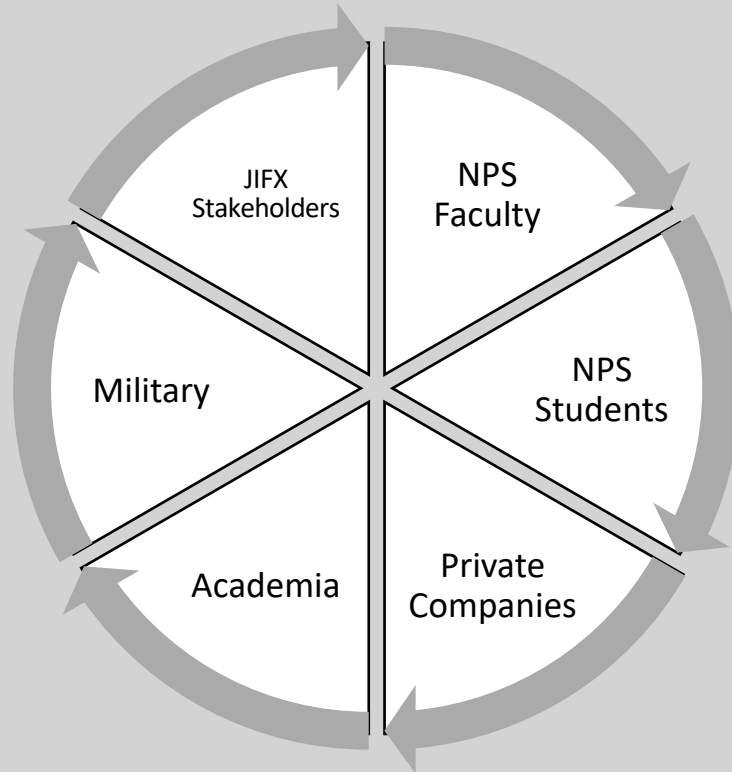

WHAT IS JIFX?

Mission Statement:

The JIFX team leads experimentation in alternative methods to enable rapid technological development by cultivating a community of interest and hosting broadly scoped quarterly collaborative field events which enable DoD, US government, and allied stakeholders to identify, influence, and accelerate early-stage technology development that address national and collective security challenges.

JIFX is an **experiment** on the methods to enable **rapid technological development**.

JIFX provides researchers a turn-key solution for **safe, secure, legal, and collaborative** experimentation