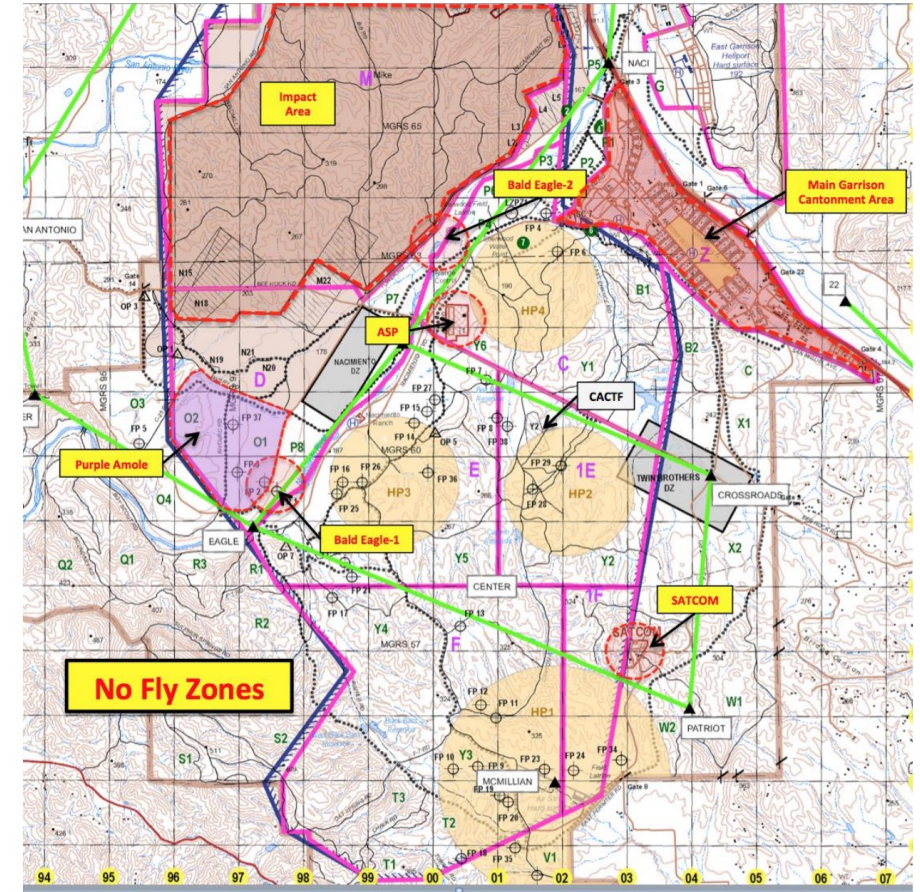

Event Location

7 – 11 August 2023

McMillan Airfield at Camp Roberts

Closest Town: Paso Robles, Atascadero, San Luis Obispo

Closest Airports: San Luis Obispo (45m), Monterey (1h30m),
Bakersfield (2h), San Jose (2h15m), SF (2h40m)

Airspace Boundaries and Buffers must be displayed on GCS

Figure 3: Camp Roberts Restricted Operating Zones (A-F, M, Z), No Fly Zones, and Holding Points within the R-2504

Pre-Mishap Plan

The PMP established procedures that will assist personnel immediately following a mishap