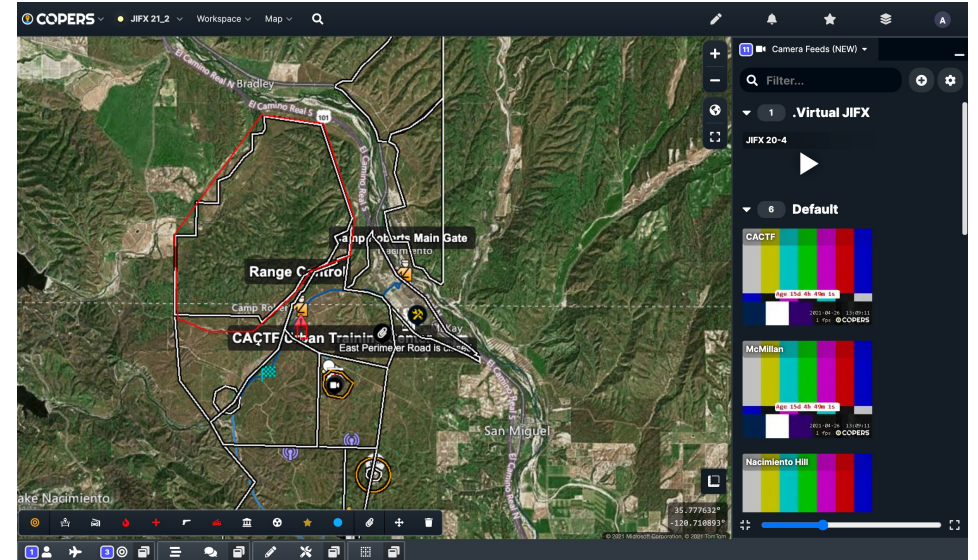

COPERS

- COPERS Common Operating Picture (COP) provides real-time situational awareness of your connected experiment, team and equipment.
- COPERS provides a broad array of tools and integrations including:
  - Cursor on Target (CoT)
  - Android Team Awareness Kit (ATAK)
  - ADS-B
  - Geofencing
  - Ad hoc shared map drawing
  - geochat among ATAK devices and COPERS Users
  - Biomedical sensor status
  - Cameras feeds and live streams
  - Forms and checklists
  - Equipment management

<http://copers.tdkc.com/>