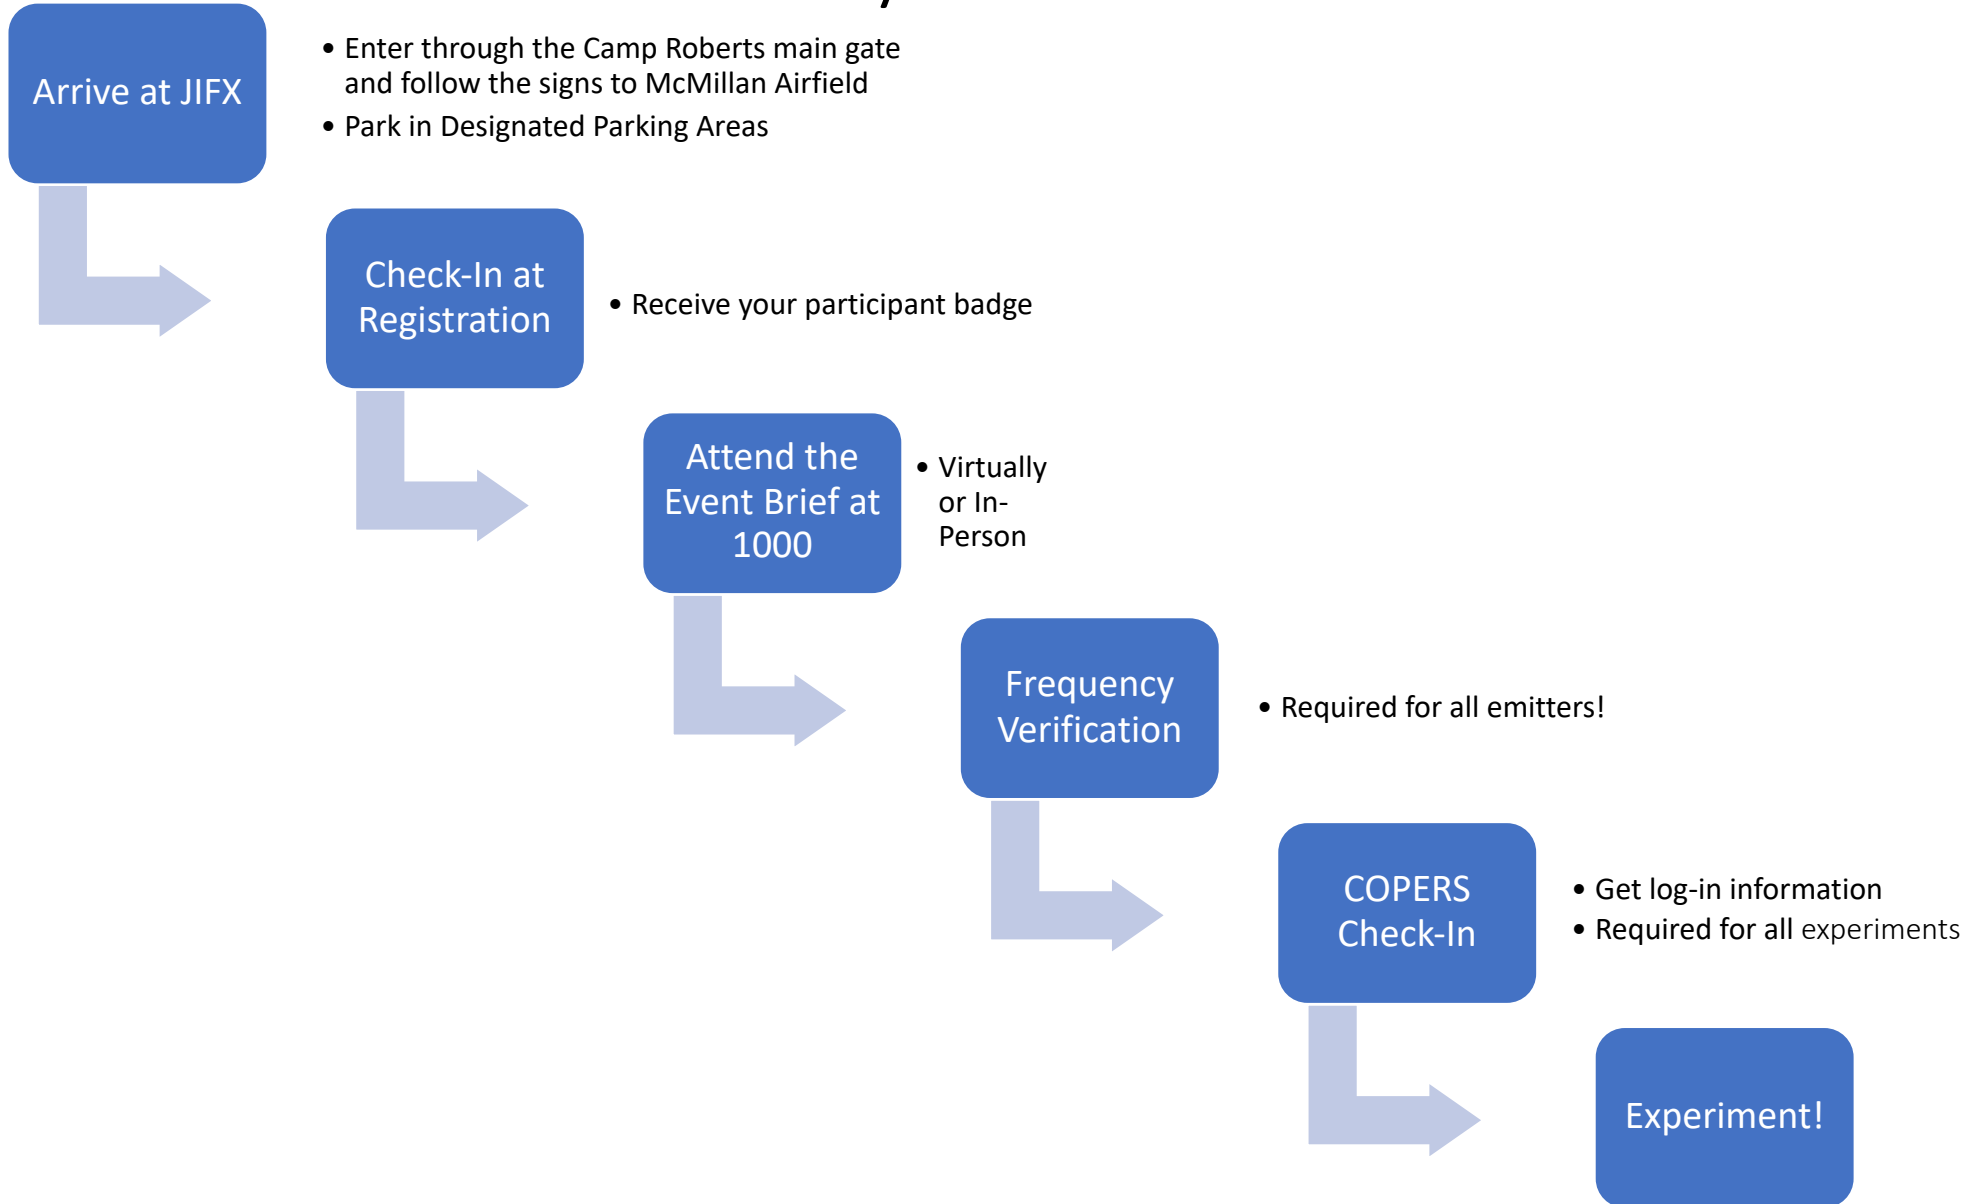

Monday Schedule