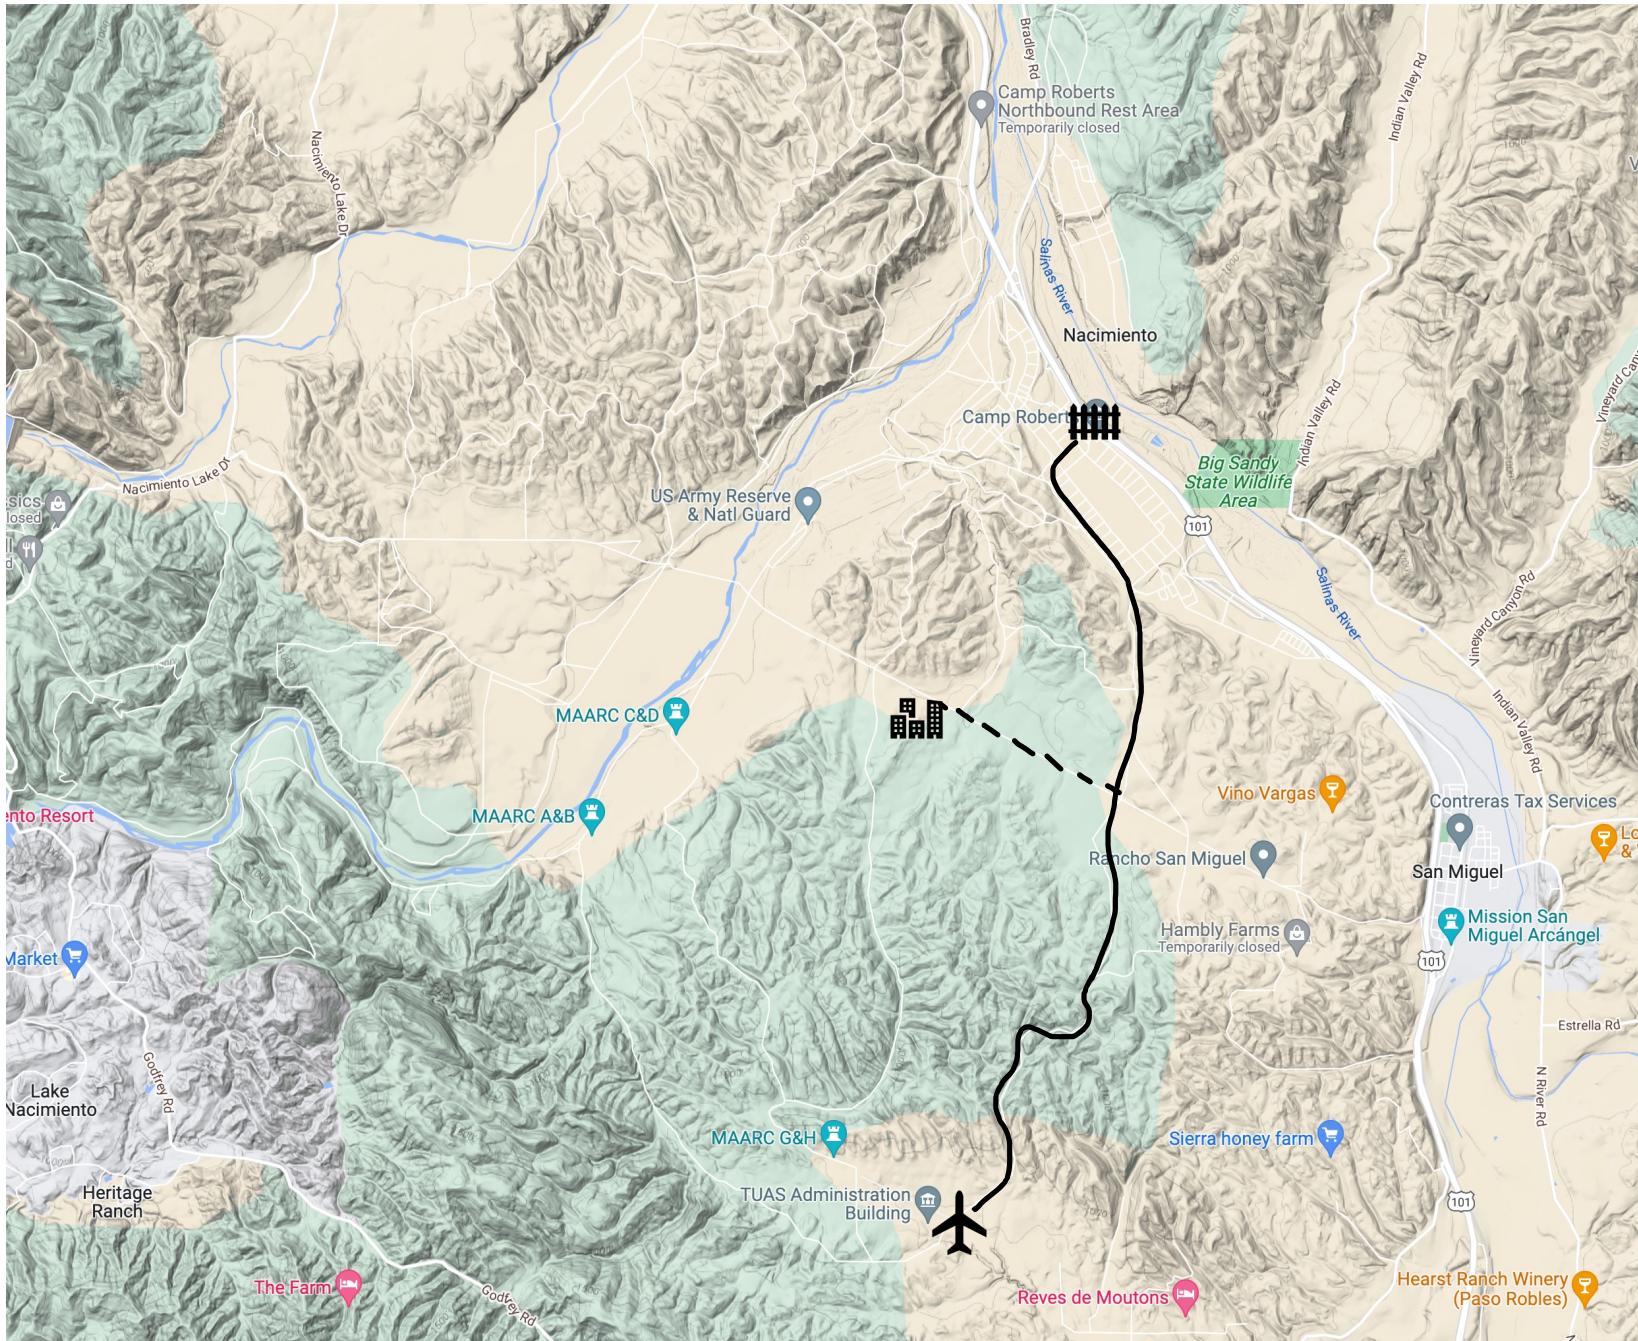

Event Location

7 – 11 August 2023

McMillan Airfield at Camp Roberts

Closest Town: Paso Robles, Atascadero, San Luis Obispo

Closest Airports: San Luis Obispo (45m), Monterey (1h30m),
Bakersfield (2h), San Jose (2h15m), SF (2h40m)

McMillan Airfield

Runway

Vehicle Barn

SIP
Hut

Briefing
Trailer

Hangar

TOC

Registration